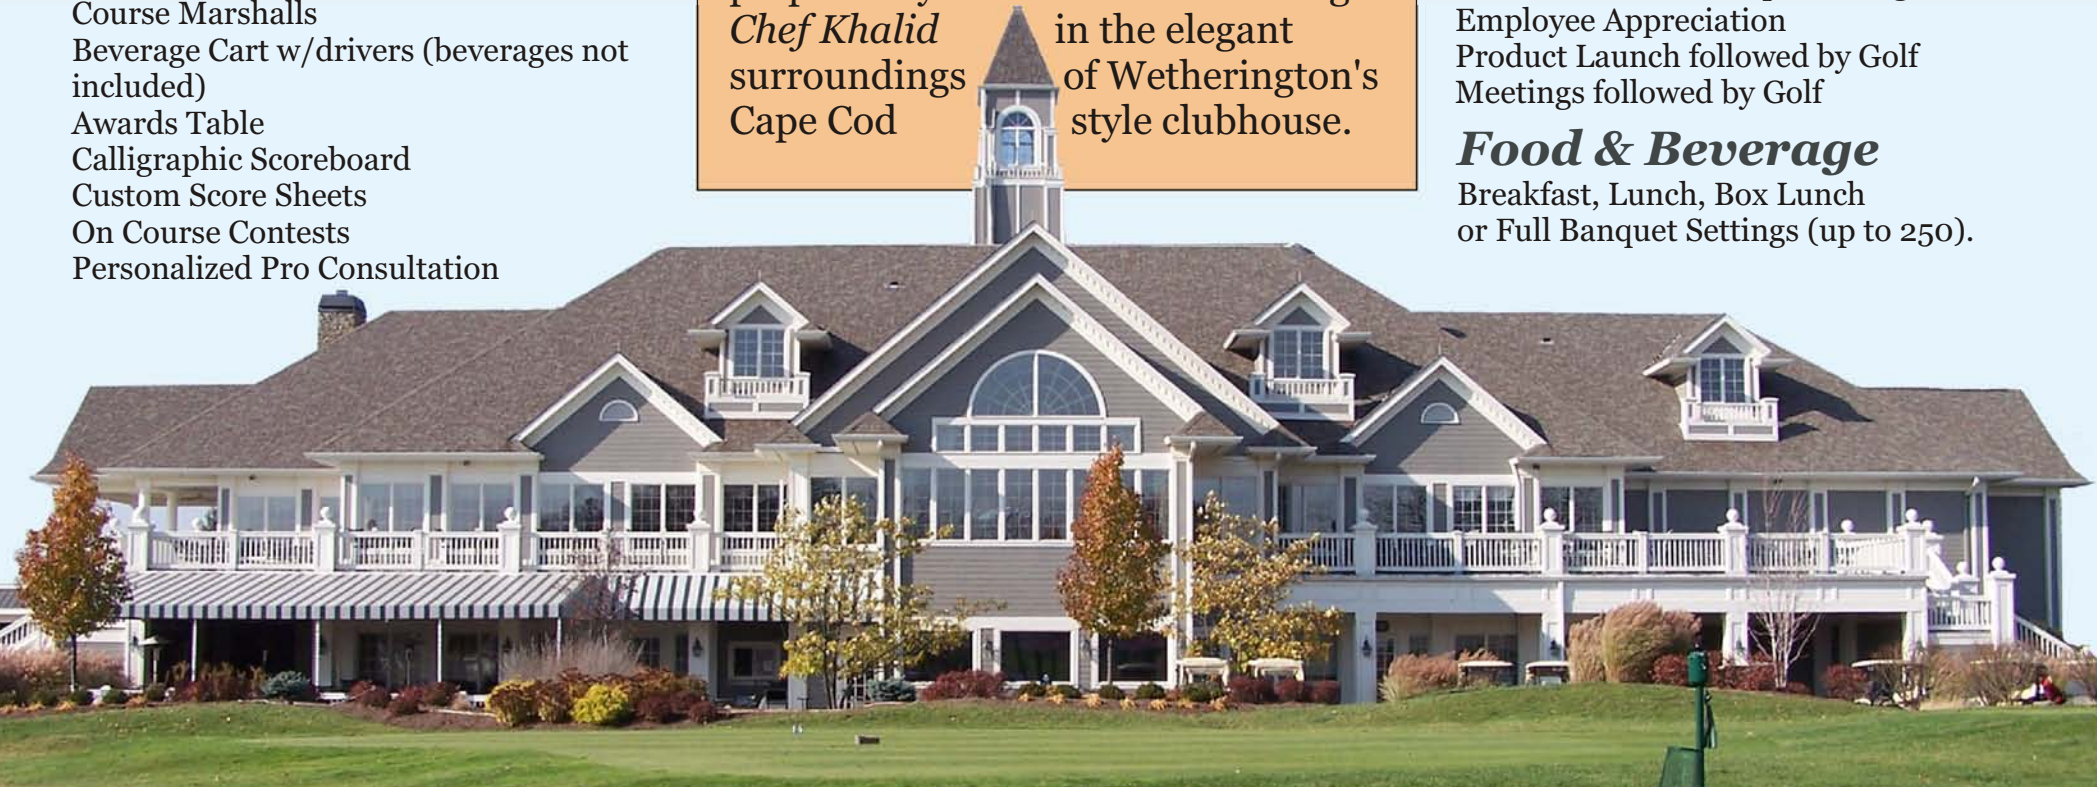

Outing Suggestions

Fundraisers
Customer Relationship Building
Employee Appreciation
Product Launch followed by Golf
Meetings followed by Golf

Food & Beverage

Breakfast, Lunch, Box Lunch
or Full Banquet Settings (up to 250).