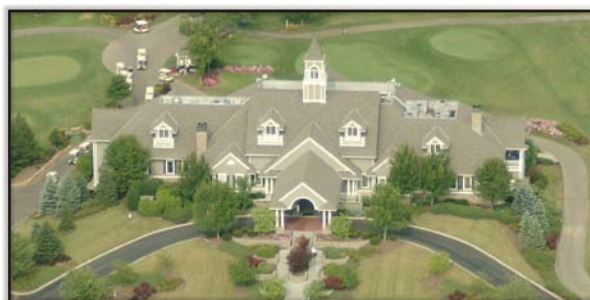

Steve Nelson, PGA Golf Professional

The Uncomparable Benefits of Wetherington

- Wetherington's Prestigious Country Club Atmosphere.
- Stunningly Elegant Clubhouse And Private Lodge Locations.
- 35 years of Wedding and Reception Experience.
- Uncomparable Custom Menu Selection & Cuisine by Wetherington's own Award Winning Certified Executive Chef "Chef Khalid."
- Magnificent 18 Hole Arthur Hill Designed 6770 yard Championship Golf Course.
- Our 25,000 square foot Clubhouse which includes our Fine Dining Room and "The Bistro" with full bar for a more casual fare.
- Boardroom and Private Dining Room for your Business Meetings or Social Events.
- Relax and dine in our outdoor "Pour House" overlooking the 10th Hole.